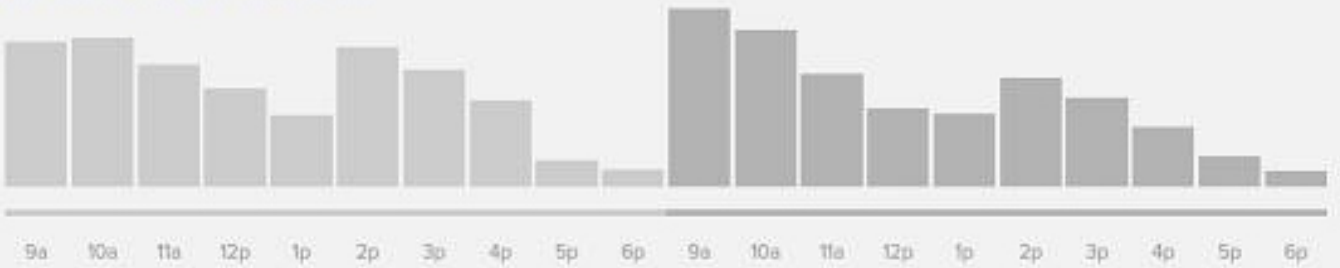

Post-Event Engagement Report

OVERVIEW

869

active users

194,393

total in-app actions

223.70

avg number of actions per user

IN-APP ACTIONS OVER TIME

EXHIBITOR BREAKDOWN

TOTAL VIEWS

987